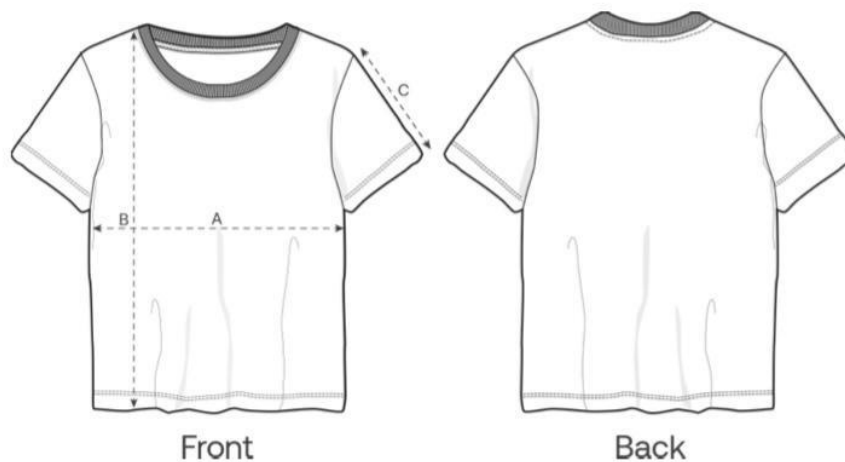

Taglie disponibili: XS – S - M - L - XL - XXL

### Size Guide

Measurement in cm	XS	S	M	L	XL	XXL
A - Half Chest	47	50	53	56	59	63
B - Body Length	59	62	64	66	68	70
C - Sleeve Length	17	17.5	18	18.5	19	19.5

### Guida alle taglie

Sizes	XS	S	M	L	XL	XXL
A Half Chest	45	48	51	54	57	61
B Body Length	56.5	59.5	61.5	63.5	65.5	67.5
C Sleeve Length	18	18.5	19	19.5	20	20.5